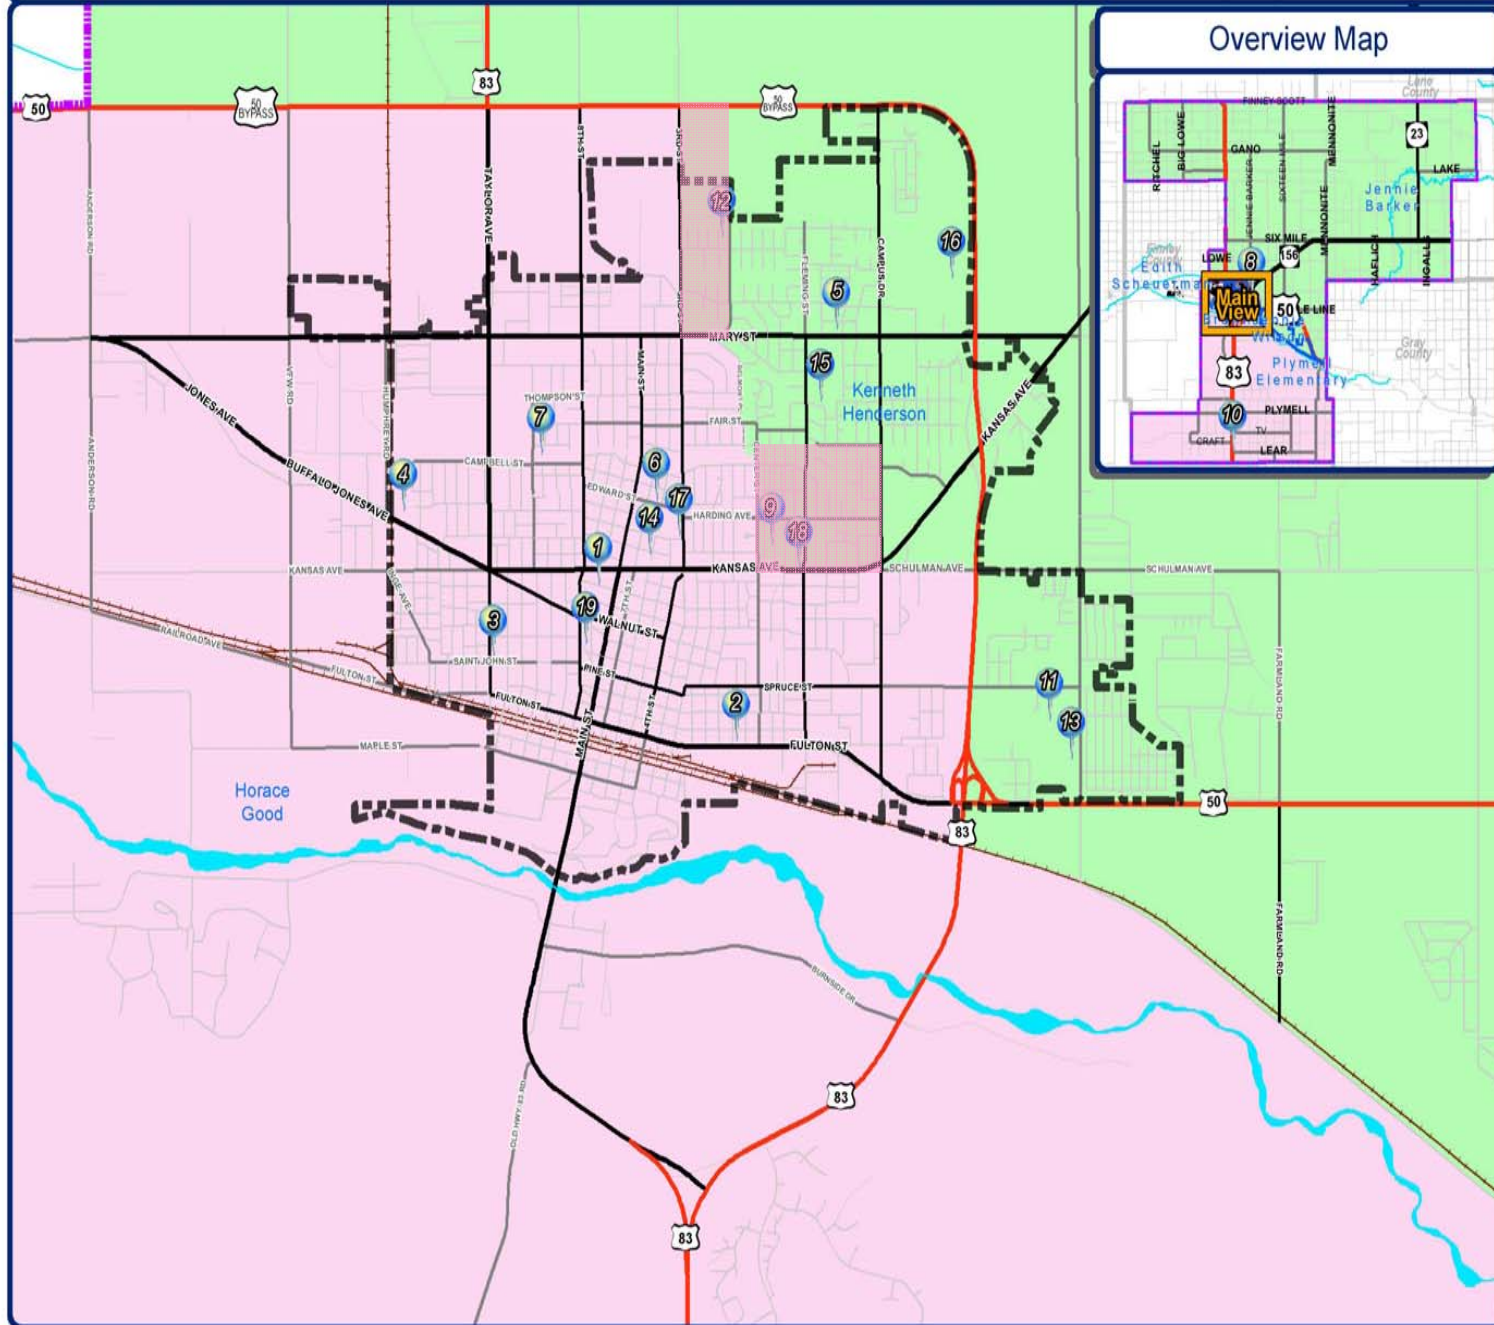

Middle Schools Grades 7 and 8

Legend

USD 457 Facilities

- 1. Abe Hubert Elementary
- 2. Alta Brown Elementary
- 3. Buffalo Jones Elementary
- 4. Edith Scheuerman Elementary
- 5. Florence Wilson Elementary
- 6. Georgia Matthews Elementary
- 7. Gertrude Walker Elementary
- 8. Jennie Barker Elementary
- 9. Jennie Wilson Elementary
- 10. Plymell Elementary
- 11. Victor Ornelas Elementary
- 12. Bernadine Sitts Intermediate
- 13. Charles Stones Intermediate
- 14. Horace Good Middle
- 15. Kenneth Henderson Middle
- 16. Garden City High School
- 17. New Outlook Academy
- 18. Administration Office
- 19. Early Childhood

- USD 457 District Boundary
- City Limits

Board Education
Approved March 4, 2013