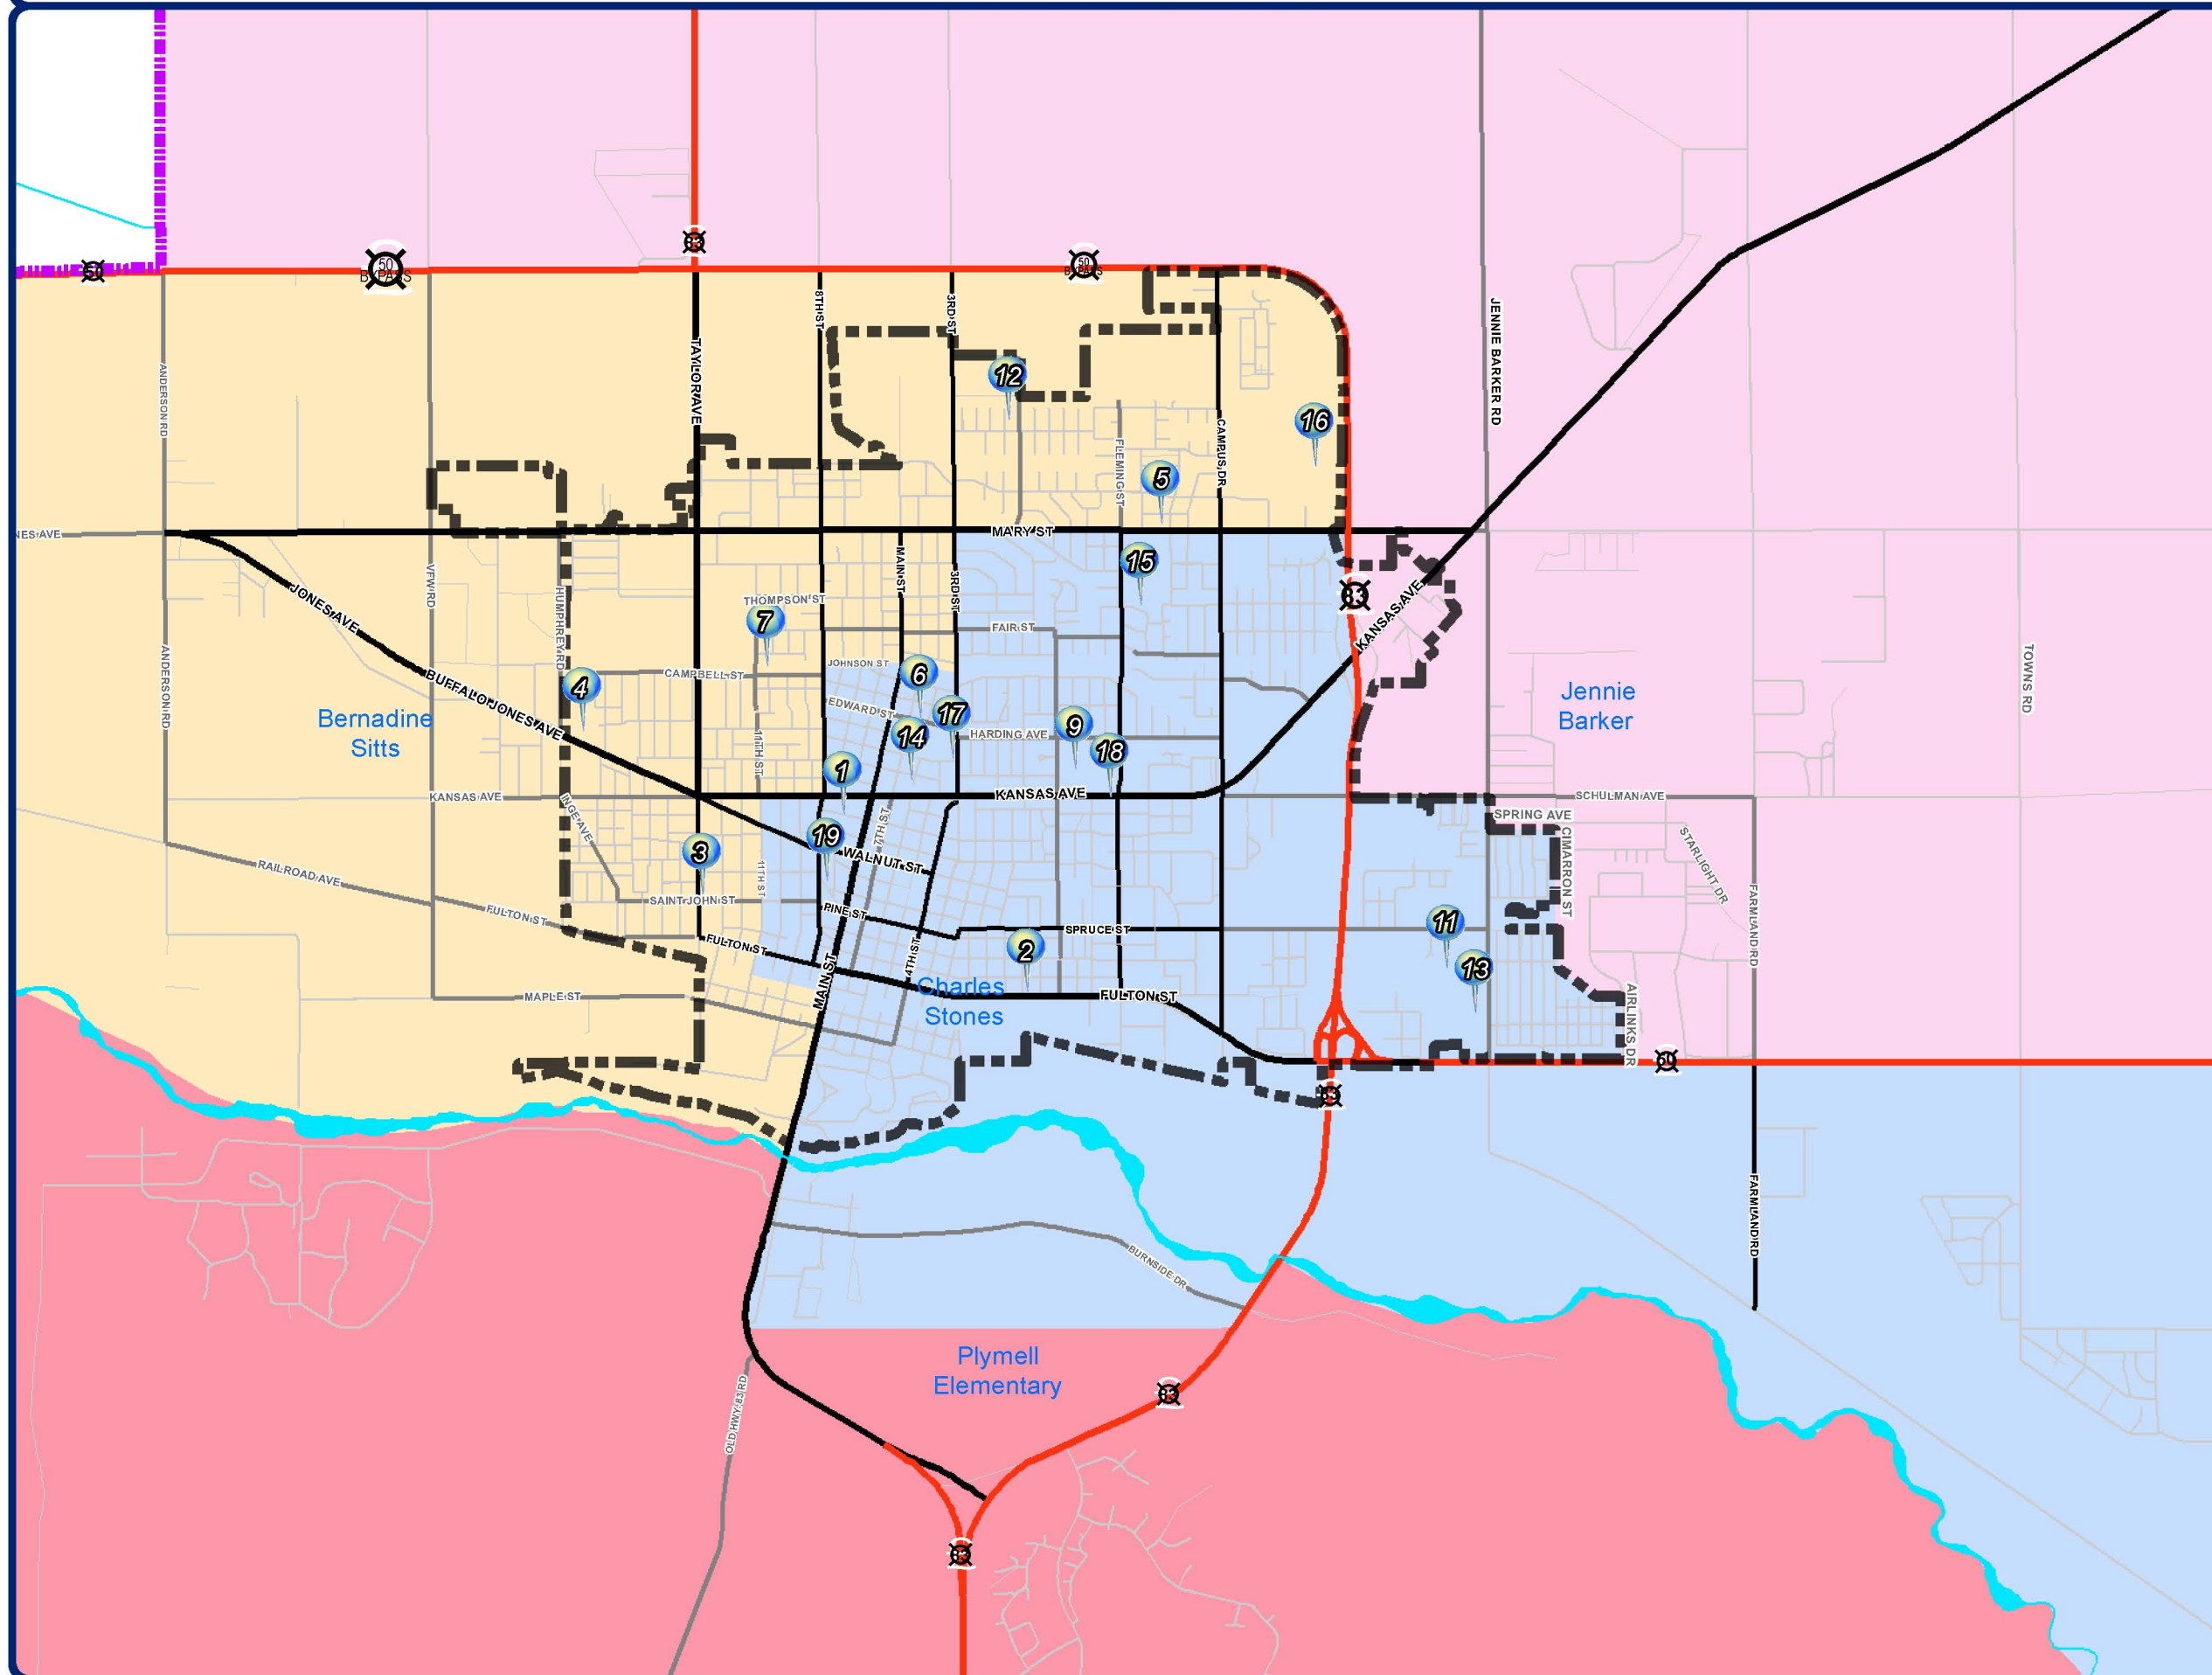

Garden City Public Schools - Approved Intermediate Center Boundaries by the Garden City USD 457 Board of Education
 Effective - 2012-13 School Year

Legend

USD 457 Facilities

- 1. Abe Hubert Elementary
- 2. Alta Brown Elementary
- 3. Buffalo Jones Elementary
- 4. Edith Scheuerman Elementary
- 5. Florence Wilson Elementary
- 6. Georgia Matthews Elementary
- 7. Gertrude Walker Elementary
- 8. Jennie Barker Elementary
- 9. Jennie Wilson Elementary
- 10. Plymell Elementary
- 11. Victor Ornelas Elementary
- 12. Bernadine Sitts Intermediate
- 13. Charles Stones Intermediate
- 14. Horace Good Middle
- 15. Kenneth Henderson Middle
- 16. Garden City High School
- 17. New Outlook Academy
- 18. Administration Office
- 19. Early Childhood

- USD 457 District Boundary
- City Limits

5